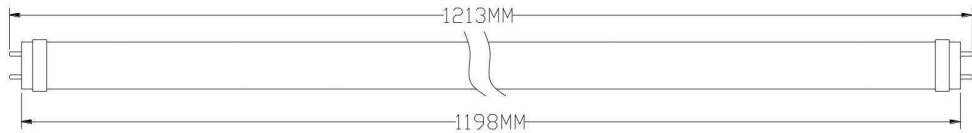

Preva T8 LED TUBE

MODEL	T806-A	T812-A
DIMENSION	Diameter=25.4mm 600mm length	Diameter=25.4mm 1200mm length
ELECTRICITY	165-265VAC 50/60Hz	165-265VAC 50/60Hz
SYSTEM POWER	9W	18W
INPUT CURRENT	43 mA	83 mA
POWER FACTOR	0.98	0.98
THDi	<20%	<20%
LUMINOUS FLUX	850-950 lm	1800-2000 lm
BEAM ANGLE	180°	180°
MATERIAL	PC and Aluminium	PC and Aluminium
LED CHIP	2835	2835
DRIVER	INTERNAL, NON ISOLATED	INTERNAL, NON ISOLATED
CORELATED COLOR TEMP	3000/6500K	3000/6500K
CRI	83	83
OPERATING TEMP	-20-65 °C	-20-65 °C