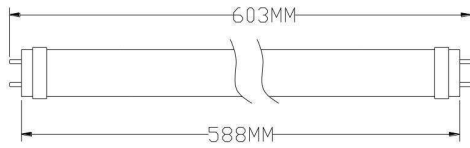

Preva T8 LED TUBE

MODEL	T806-A	T812-A
DIMENSION	Diameter=25.4mm 600mm length	Diameter=25.4mm 1200mm length
ELECTRICITY	165-265VAC 50/60Hz	165-265VAC 50/60Hz
SYSTEM POWER	9W	18W
INPUT CURRENT	43 mA	83 mA
POWER FACTOR	0.98	0.98
THDi	<20%	<20%
LUMINOUS FLUX	850-950 lm	1800-2000 lm
BEAM ANGLE	180°	180°
MATERIAL	PC and Aluminium	PC and Aluminium
LED CHIP	2835	2835
DRIVER	INTERNAL, NON ISOLATED	INTERNAL, NON ISOLATED
CORELATED COLOR TEMP	3000/6500K	3000/6500K
CRI	83	83
OPERATING TEMP	-20-65 °C	-20-65 °C