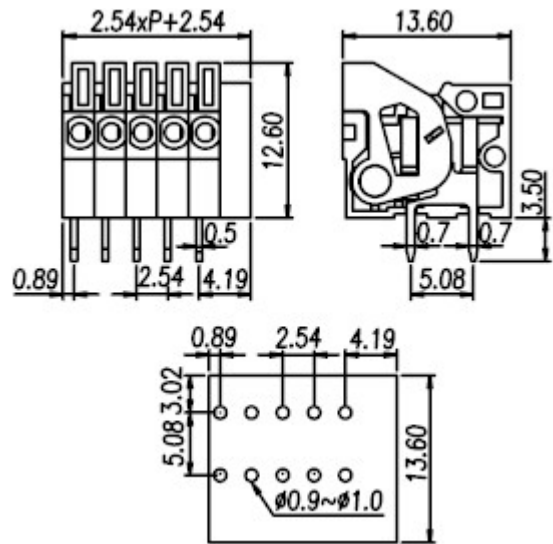

Mini type, simple type cage clamp terminal blocks / 141 series

141R

Pitch: 2.54mm

Approval	RAI	
Technical Data	UL	IEC
Rated voltage	150V	130A
Rated current	2A	4A
Wire range	0.5mm ²	
Solid wire (AWG)	26~20	
Stranded wire (AWG/mm ²)	26~20	
Rated surge voltage (UL/IEC/Max.)	1.3 / 1.25 / 2 KV	
Torque (Lb-in)		
Screw		
Wire strip length	9~10mm	
Pole	Cat. No.	
02	141R-02P	
:	:	
:	:	
24	141R-24P	