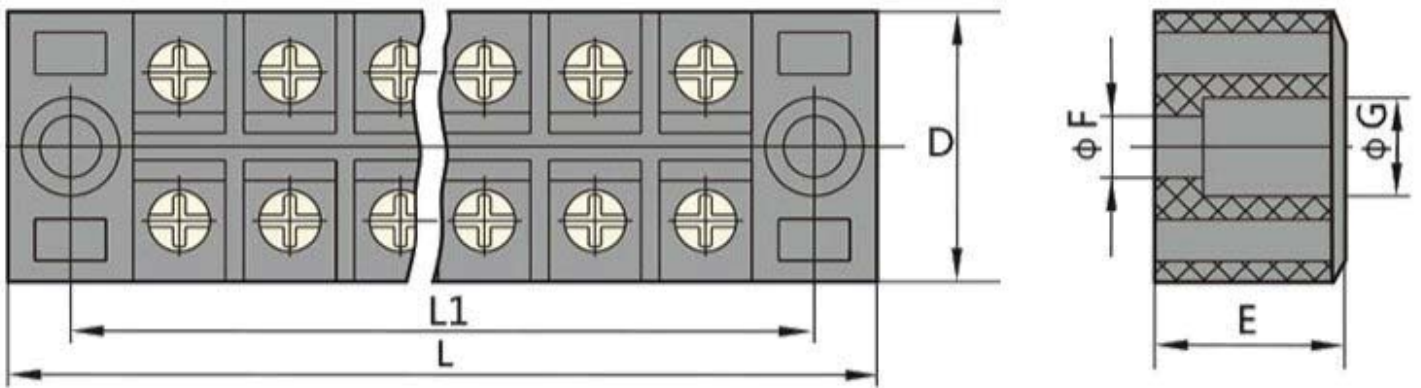

L	L1	D	E	F	G
TB-4504	86	75.6	38	24	5	7.2