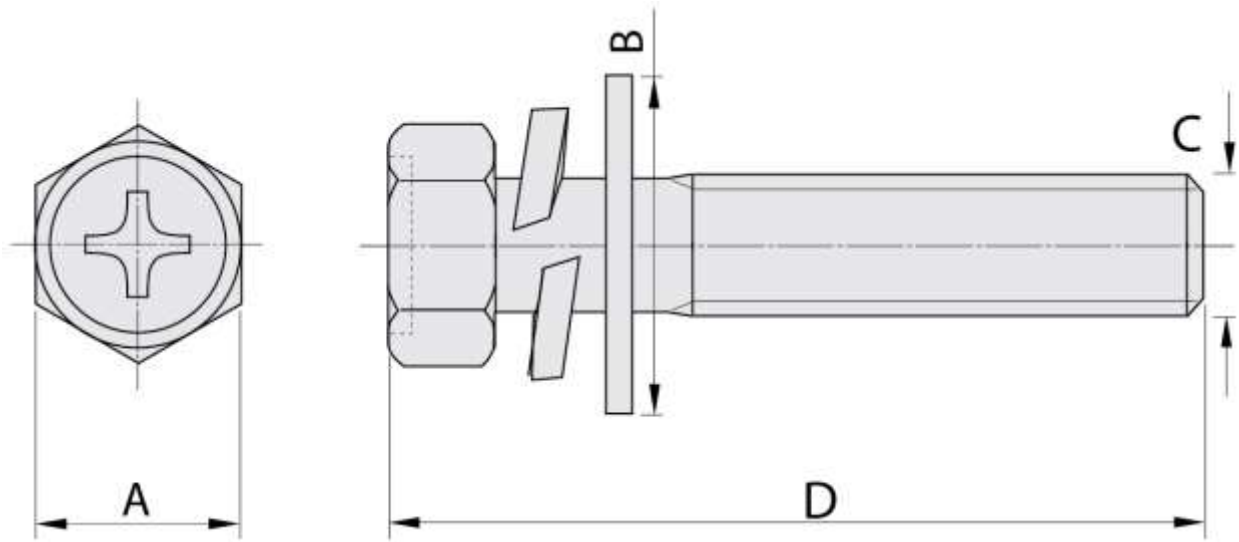

Stainless Steel Philips Hex Bolt with Spring Washer.

MFR Part Number	ES Part Number	Dimension			
		A	B	C	D
SCREW-HEX(+)-M3*8	0999-3303-2	6.0	5.9	2.85	9.80