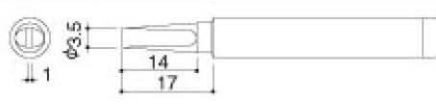

For 980, 981, 984, 985

980-T-B

980-T-BC

980-T-D

980-T-BI

Replacement Parts

HAKKO PRESTO No.980 / 981 Exploded View

HAKKO PRESTO [980-981]

*** ข้อมูลเพิ่มเติม ***

- [ปลายหัวแรง](#)

SPECIFICATIONS ::

	Pen Type	Gun Type
Model No.	980	981
Power Consumption	20W / 130W	
Standard Tip	980-T-B	
Heating Element	Ceramic Heater	
Insulation Resistance	Over 100 MΩ (20W)	
Total Length	205 mm	160 mm
Weight	Approx. 48 g	Approx. 92 g