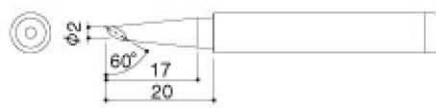

For 980, 981, 984, 985

980-T-B

980-T-BC

980-T-D

980-T-BI

Replacement Parts

HAKKO PRESTO No.980 / 981 Exploded View