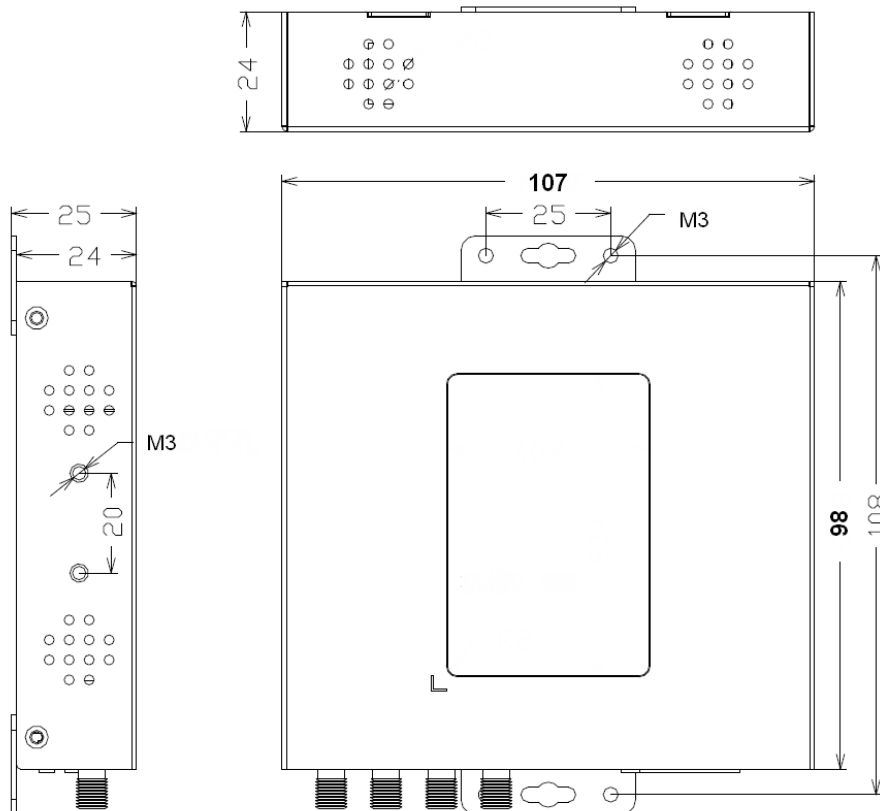

User serial: 1 RS232 and 1 RS485 (5 PIN industrial terminal, 3.5mm pitch)

Antenna: Standard SMA female interface, 50 ohm

SIM/UIM : Standard 3V/1.8V user card interface, 15KV ESD protection

Power : 2 PIN industrial terminal, 3.81mm pitch, reverse- voltage and over voltage protection

Reset Button: Press this key for 8 seconds to restore the module to its original factory default settings

Indicator light: "PWR"、 "SIG"、 "NET"、 "APP"、 "Link"(RJ45)

GPS parameters(optional)

Receiver type(GPS) : 72-channel GPS L1 (1575.42MHz) C/A code

Position: 2.5m

Max. Update Rate: 18Hz

Accuracy: 0.05m/s

Environmental parameters

Operating temperature: -35~+75°C(-31~+167°F)

Storage temperature: -40~+85°C(-40~+185°F)

Relative humidity: 95% (non-condensing)

Electrical parameters

Power supply range: DC9~35V
(12VDC recommended)

Communication current 1(4G):
<500mA@12VDC

Communication current 2(5G):
<900mA @12VDC

Mechanical parameters

Dimensions: 107x98x24mm
(excluding accessories)

Weight: 350g (excluding accessories)

Supported frequency bands(optional)

5G NR SA/NSA:n1/2/3/5/7/8/12/20/28/41/66/71/77/78/79

TDD-LTE:B38/39/40/41

FDD-LTE:B1/2/3/4/5/7/8/13/17/20/25/28

WCDMA:850/900/1900/2100MHz

TD-SCDMA:1880-1920/2010-2025MHz(A/F)

CDMA2000 1x/ EVDO Rev. A:800/1900MHz

GSM/GPRS/EDGE:850/900/1800/1900MHz

CDMA:800/1900MHz

Dimension: (Unit: mm)