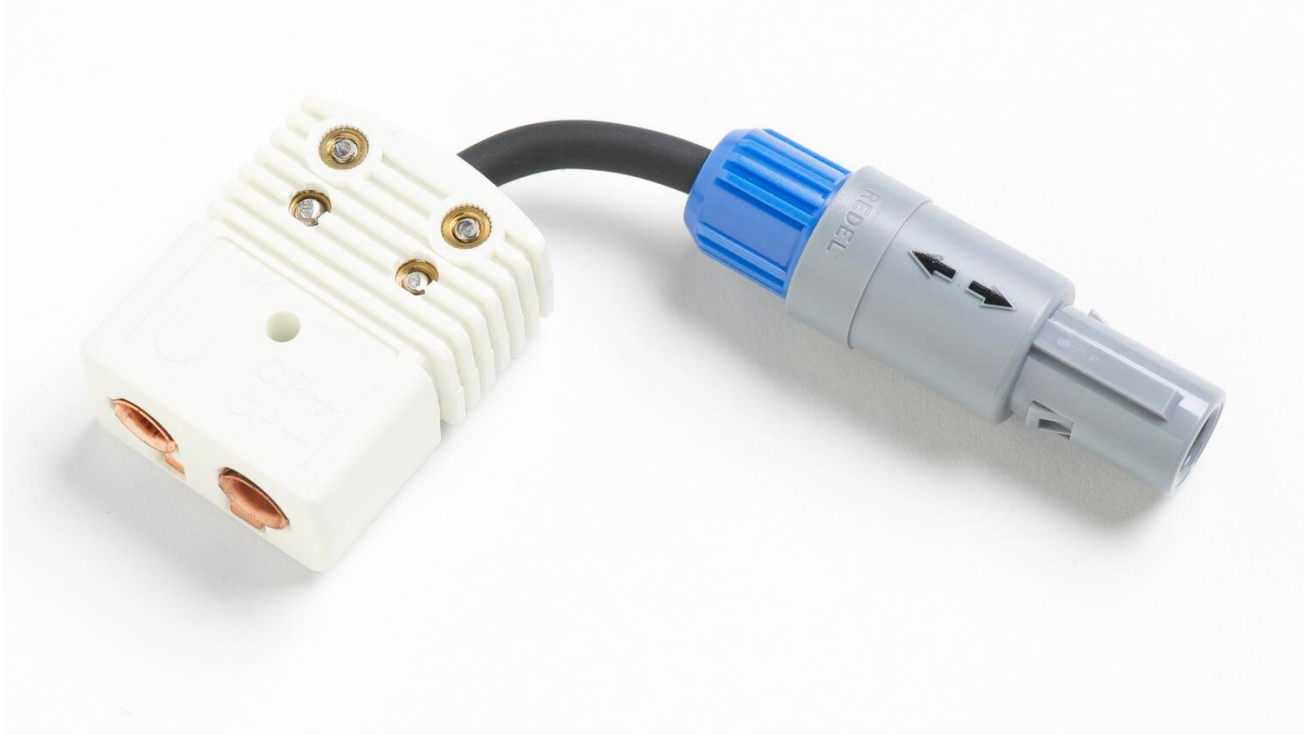

## 2373-LTC | Adapter, Lemo to Universal TC (TC)

### Product overview: 2373-LTC | Adapter, Lemo to Universal TC (TC)

Plug any thermocouple with mini-thermocouple jacks into the universal thermocouple adapter for convenient measurement with the 1523 or 1524 Reference Thermometer. The 2373 LTC lemo-to-universal thermocouple adapter connector supports reference junction compensation (RJC) with its own internal precision thermistor.