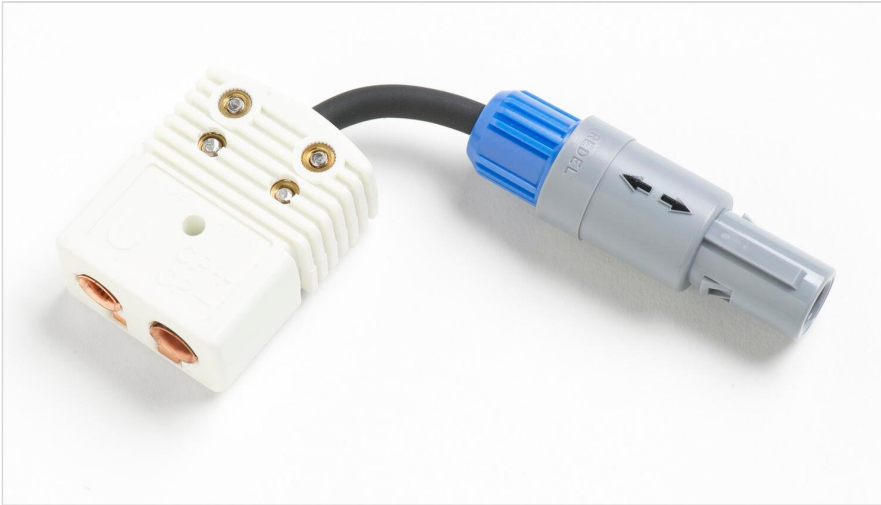

Ordering information

2373-LTC

Adapter, Lemo to Universal TC (TC)