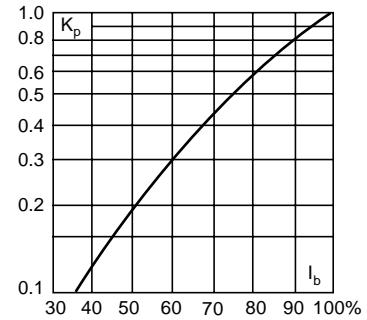

1 kg = 2.2 lbs. 1 lb = 0.45 kg

**Electrical Characteristics**

**Total Clearing I²t**

The total clearing I²t at rated voltage and at power factor of 15% are given in the electrical characteristics. For other voltages, the clearing I²t is found by multiplying by correction factor, K, given as a function of applied working voltage, E<sub>g</sub>, (RMS).

1) Rated voltage 600V  
2) Rated voltage 550V

**Arc Voltage**

This curve gives the peak arc voltage, U<sub>L</sub>, which may appear across the fuse during its operation as a function of the applied working voltage, E<sub>g</sub>, (RMS) at a power factor of 15%.

**Power Losses**

Watts loss at rated current is given in the electrical characteristics. The curve allows the calculation of the power losses at load currents lower than the rated current. The correction factor, K<sub>p</sub>, is given as a function of the RMS load current, I<sub>b</sub>, in % of the rated current.