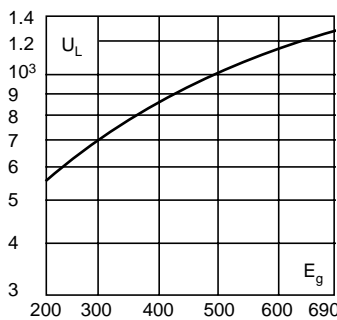

1 kg = 2.2 lbs. 1 lb = 0.45 kg

**Electrical Characteristics**

**Total Clearing I²t**

The total clearing I²t at rated voltage and at power factor of 15% are given in the electrical characteristics. For other voltages, the clearing I²t is found by multiplying by correction factor, K, given as a function of applied working voltage, E<sub>g</sub>, (RMS).

1) Rated voltage 600V  
2) Rated voltage 550V

**Arc Voltage**

This curve gives the peak arc voltage, U<sub>L</sub>, which may appear across the fuse during its operation as a function of the applied working voltage, E<sub>g</sub>, (RMS) at a power factor of 15%.