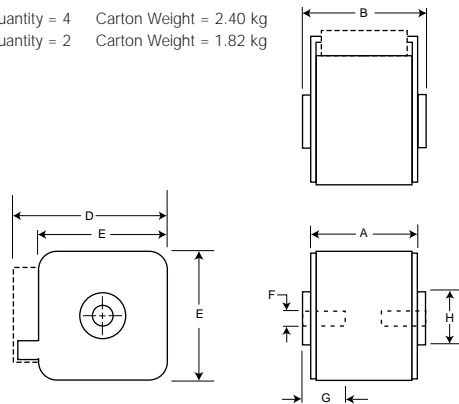

**Dimensions**

Flush End Contact: Type -B/-, -BKN/-, -G/-, -GKN/-

| Size | A  | B  | D  | E  | F   | F <sup>5</sup>    | G  | H   |
|------|----|----|----|----|-----|-------------------|----|-----|
| 1*   | 50 | 51 | 59 | 45 | M8  | 5/16" - 18 UNC-2B | 5  | ø17 |
| 1    | 50 | 51 | 69 | 53 | M8  | 5/16" - 18 UNC-2B | 8  | ø20 |
| 2    | 50 | 51 | 77 | 61 | M10 | 3/8" - 16 UNC-2B  | 10 | ø24 |
| 3    | 51 | 53 | 92 | 76 | M12 | 1/2" - 13 UNC-2B  | 10 | ø30 |

<sup>5</sup>Valid for fuses type -G/- & -GKN/-  
NB: B = 65 for Size 2, 1100-1250A  
Size 3, 1600-2000A

Carton Quantity = 4 Carton Weight = 2.40 kg  
Carton Quantity = 2 Carton Weight = 1.82 kg

Dimension in mm.  
1mm = 0.0394" 1" = 25.4mm